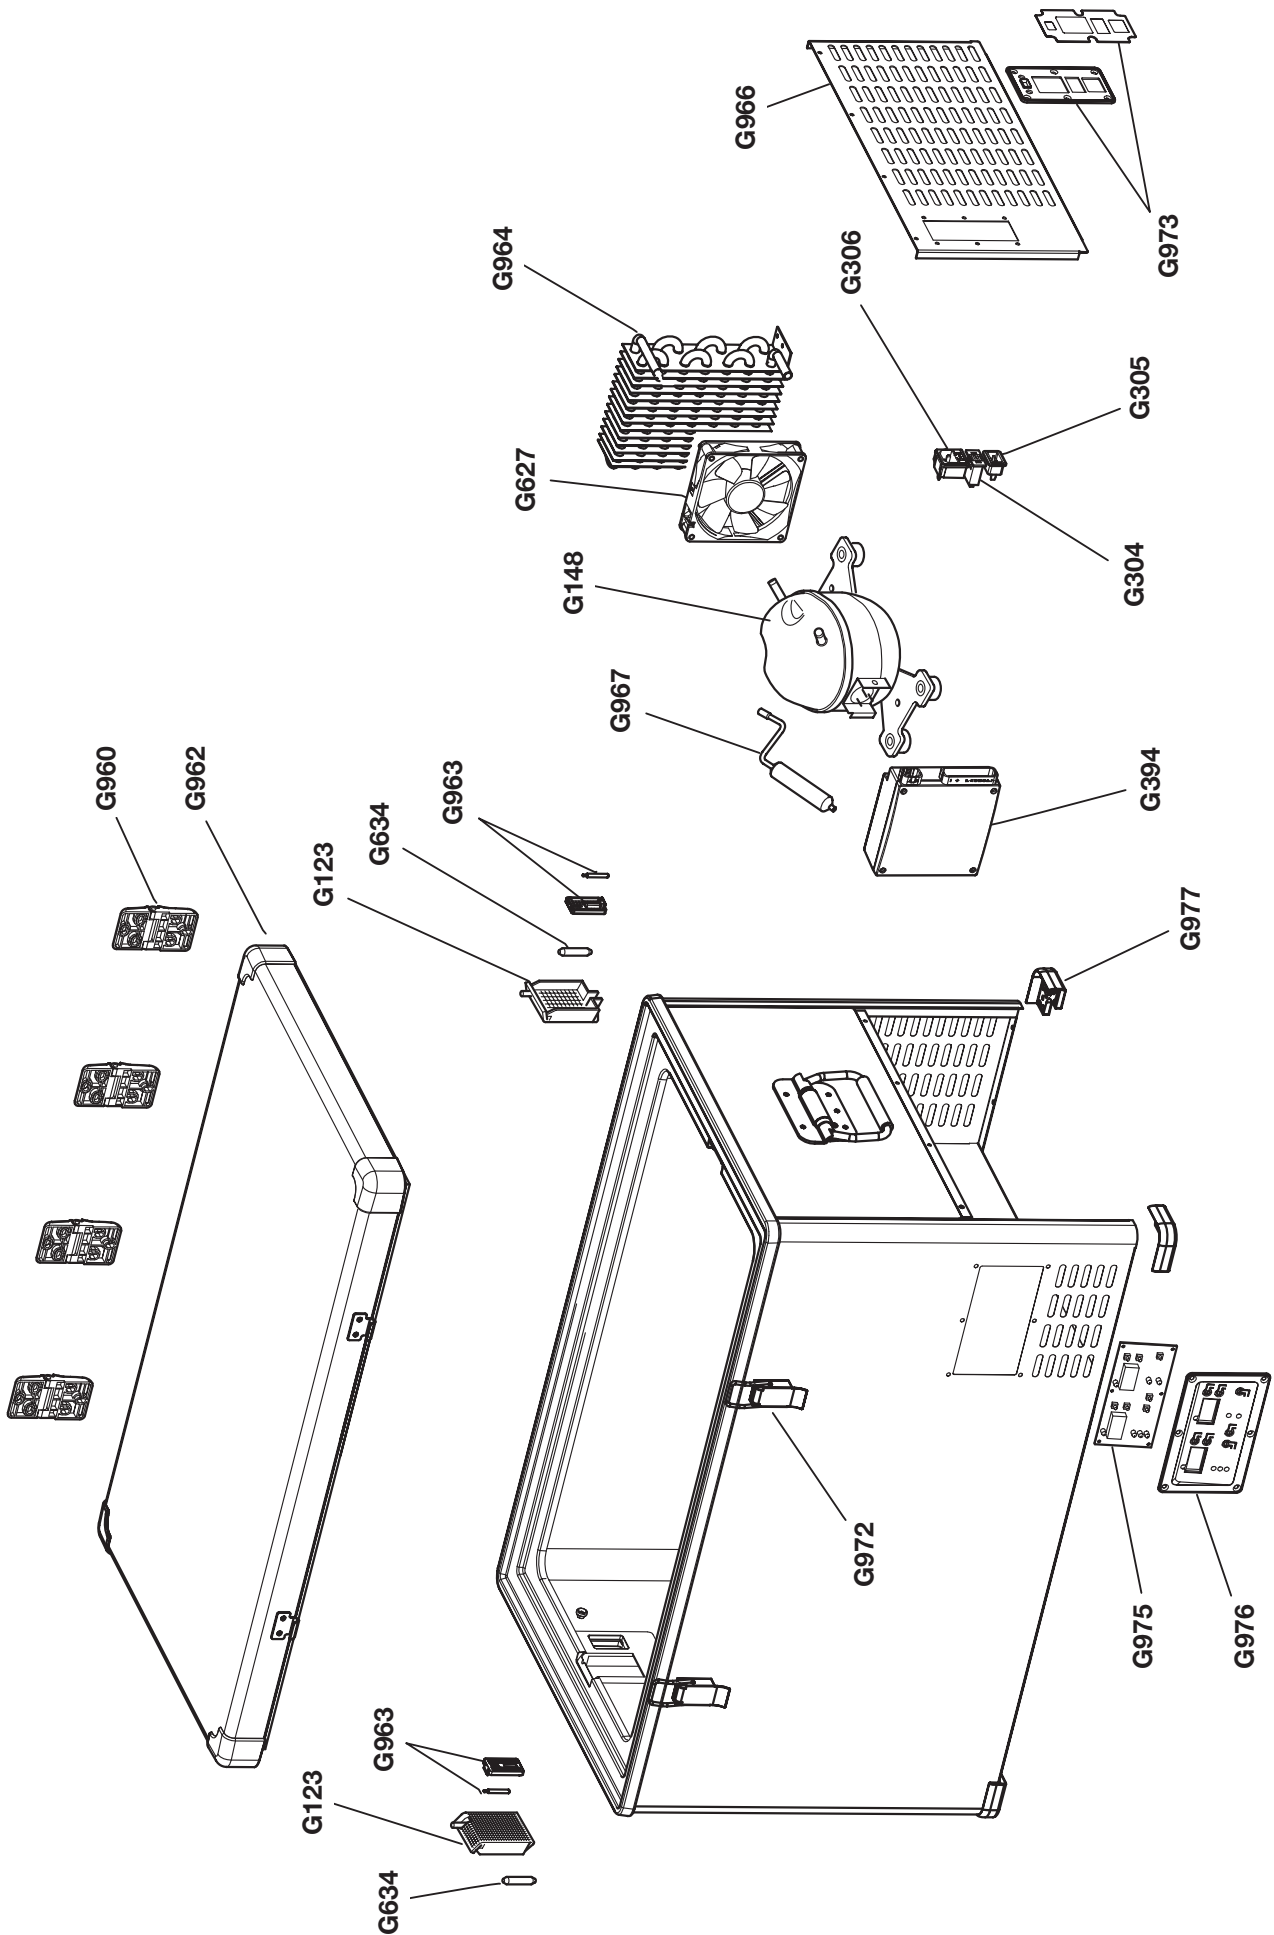

TB STEEL SINGLE DOOR

indelB

TB STEEL SINGLE DOOR

indelB

INDEL B P/N	DESCRIPTION
G123	Ceiling Light
G148	Compressor
G304	Fuse
G305	DC plug
G306	AC plug
G394	ECU
G627	Fan
G634	Light Bulb
G960	Hinge
G962	Lid
G963	Temperature Probe + Protection
G964	Condenser
G966	Carter
G967	Filter
G972	Lid's Lock
G973	Plug's Label
G975	Electronic Card
G976	Display
G977	Carter's Corner Protection